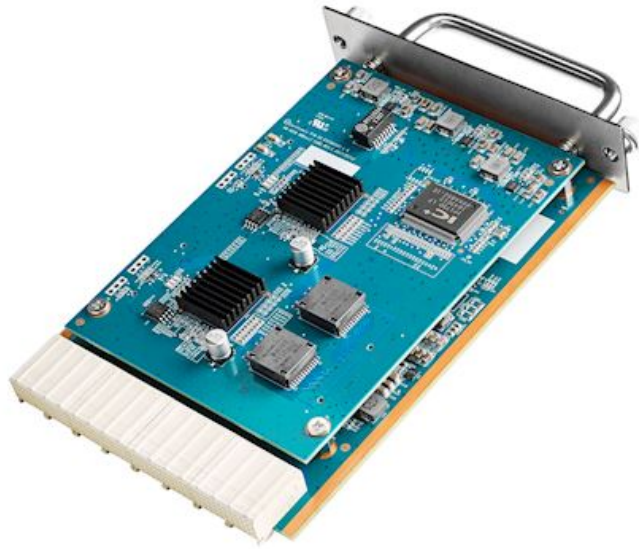

CRPT-2K

CRPT-2K two channel expansion for CS200T

Enables an extra two channels of video output for CS200T cropping box.

Specifications
